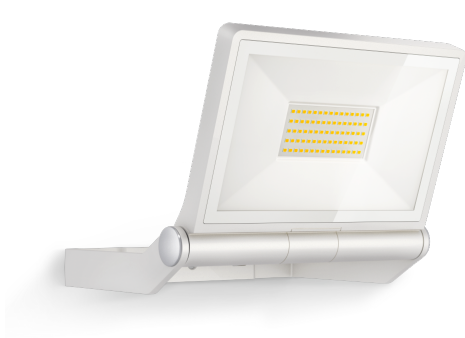

LED floodlight without sensor

# XLED ONE XL

white  
EAN 4007841 065232  
Article number 065232

LED

Langlebige LED  
50.000 h

3000 K

3000K warmweiß

IP44

Panel 180° vertikal

## Function description

Powerful lighting very big on style. The XLED ONE XL with an output of 42,6 W delivers a powerful 3000 K and of warm white light. Tilting through 180°, the wall and ceiling spot is fitted with high-quality and particularly long-lasting LEDs with a service life of a good 30 years – without any ifs or buts. Protection class: IP44.

## Technical specifications

Dimensions (L x W x H)	193 x 259 x 215 mm	Cover material	Glass transparent
With lamp	Yes, STEINEL LED system	Mains power supply	220 – 240 V / 50 – 60 Hz
With motion detector	No	Photo-cell controller	No
Manufacturer's Warranty	3 years	Luminous flux total product	4200 lm
Version	white	Total product efficiency	99 lm/W
PU1, EAN	4007841065232	Colour temperature	3000 K
Application, place	Outdoors	Colour variation LED	SDCM3
Application, room	outdoors, courtyard & driveway	Lamp	LED cannot be replaced
Installation site	wall, ceiling	LED life expectancy (max. °C)	50000 h
Installation	Wall, Ceiling, Surface wiring	Service life LED L70B50 (25°)	> 36000 h
Impact resistance	IK03	Drop in luminous flux in accordance with LM80	L70B10
IP-rating	IP44	LED cooling system	Passive Thermo Control
Protection class	I	Basic light level function	No
Ambient temperature	-20 – 40 °C	Output	42,6 W
Housing material	Aluminium	Colour Rendering Index CRI	= 80