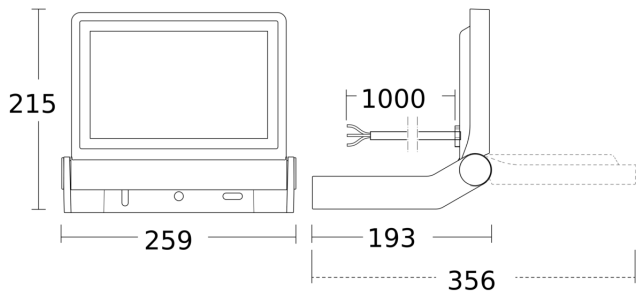

## Technical specifications

Dimensions (L x W x H)	193 x 259 x 215 mm	Cover material	Glass transparent
With lamp	Yes, STEINEL LED system	Mains power supply	220 – 240 V / 50 – 60 Hz
With motion detector	No	Photo-cell controller	No
Manufacturer's Warranty	3 years	Luminous flux total product	4200 lm
Version	white	Total product efficiency	99 lm/W
PU1, EAN	4007841065232	Colour temperature	3000 K
Application, place	Outdoors	Colour variation LED	SDCM3
Application, room	outdoors, courtyard & driveway	Lamp	LED cannot be replaced
Installation site	wall, ceiling	LED life expectancy (max. °C)	50000 h
Installation	Wall, Ceiling, Surface wiring	Service life LED L70B50 (25°)	> 36000 h
Impact resistance	IK03	Drop in luminous flux in accordance with LM80	L70B10
IP-rating	IP44	LED cooling system	Passive Thermo Control
Protection class	I	Basic light level function	No
Ambient temperature	-20 – 40 °C	Output	42,6 W
Housing material	Aluminium	Colour Rendering Index CRI	= 80

## Dimension Drawing